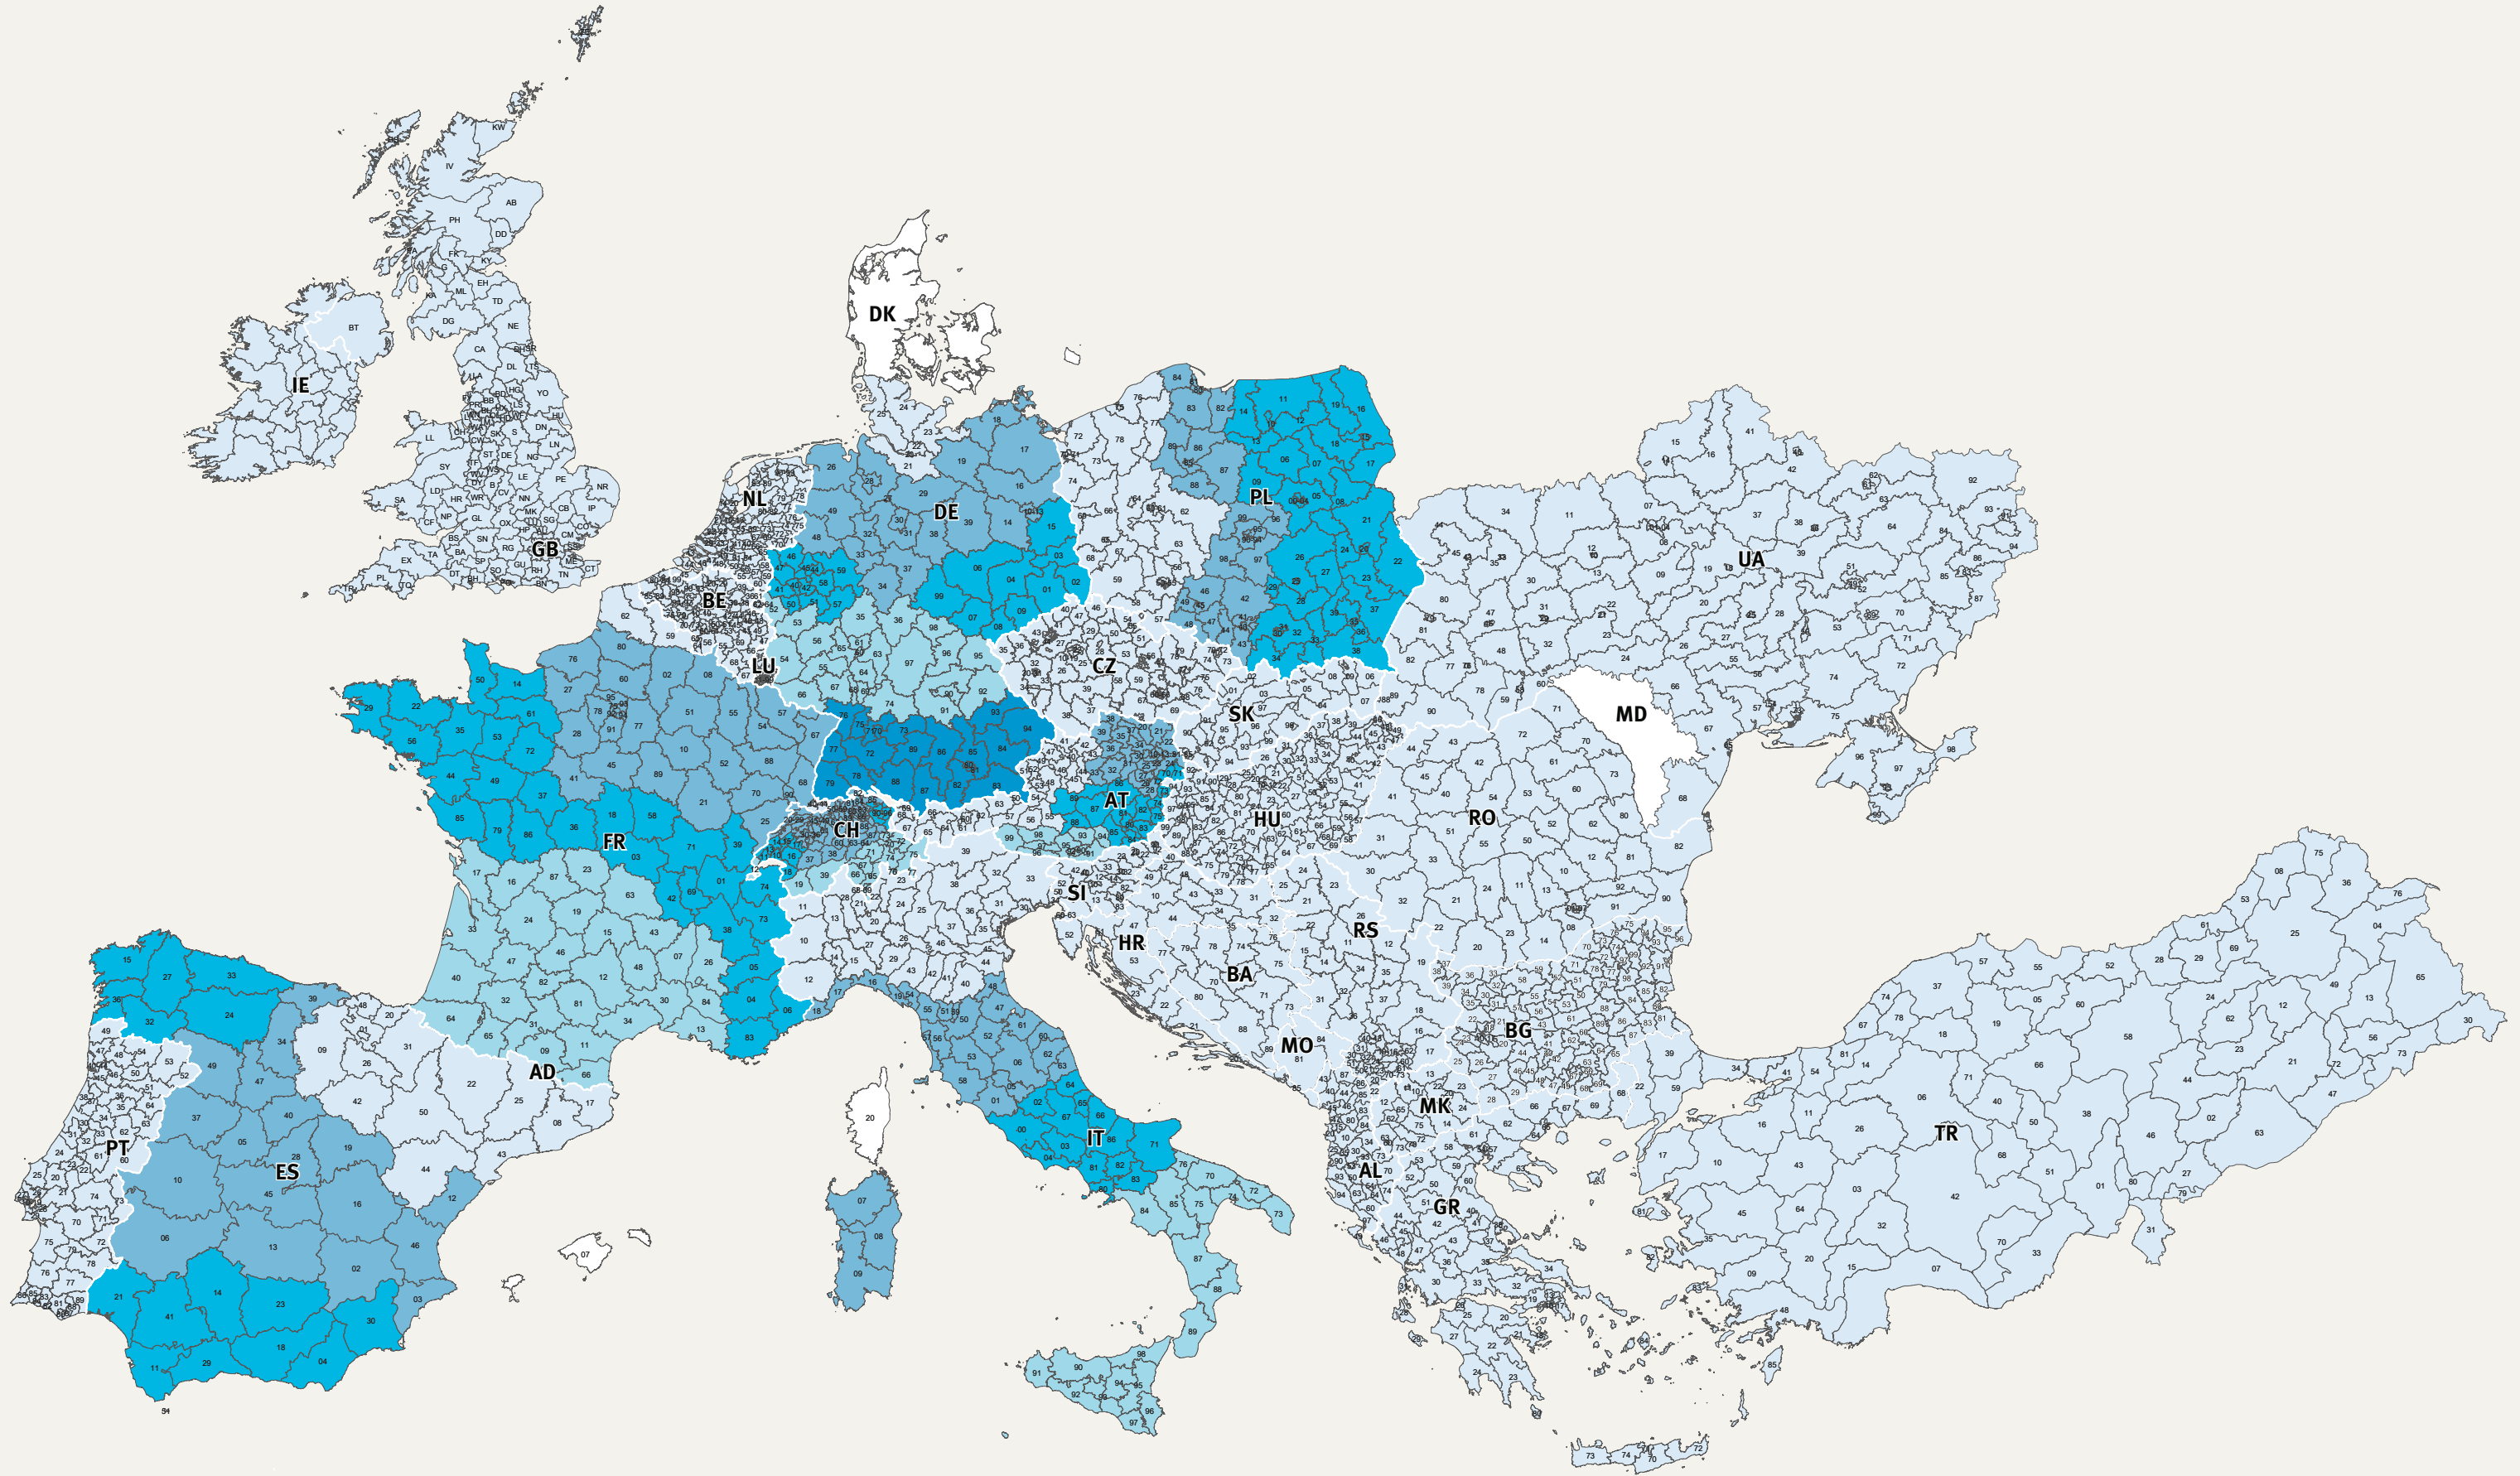

European Road Tax

Postal Codes & Rates

Country	Zone	Postal Code	Min. per shipment	Max. per shipment	Per 100 kg	
					up to 2.500 kg	over 2.500 kg
Germany	1	20-25	8.40	77.82	0.68	0.46
Germany	2	10, 12-14, 16-19, 26-34, 37-39, 48-49	8.40	179.33	1.58	1.05
Germany	3	01-04, 06-09, 15, 40-42, 44-47, 50-51, 57-59, 99	8.40	233.47	2.05	1.37
Germany	4	35-36, 52-56, 60-61, 63-69, 74, 90-92, 95-98	8.40	297.76	2.62	1.75
Germany	5	70-73, 75-89, 93-94	8.40	341.75	3.01	2.01