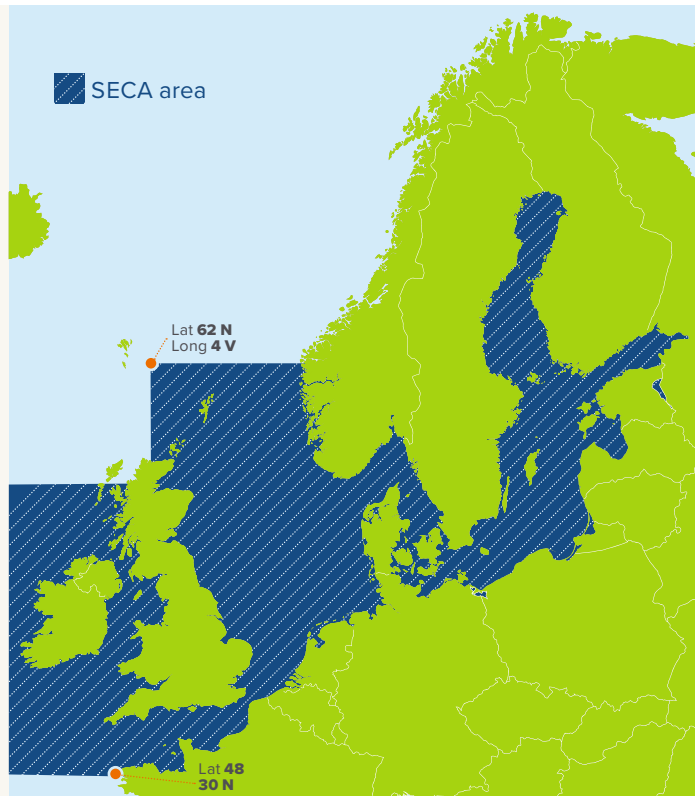

Subsequently, shipping lines are enforcing an extra fee, which we regret having to charge our customers for shipments after 1 Jan 2015. All fees are calculated after payable weight. From January 1st 2020 the Irish Sea is being included to the Sulphur Emission Area (SECA) in order to reduce Sulphur emission even more.

UK/IRELAND

UK (to/from)			
Destination	Per 100 kg EUR	Minimum fee EUR	Maximum fee EUR
Norway	1,38	13,76	247,60
Sweden	1,38	13,76	247,60
Finland	0,81	8,13	146,30
Denmark	1,04	10,38	186,85
Ireland	0,32	3,18	57,28
Continent	0,41	4,07	73,30

IRELAND (to/from)			
Destination	Per 100 kg EUR	Minimum fee EUR	Maximum fee EUR
Norway	1,64	16,38	294,88
Sweden	1,64	16,38	294,88
Finland	1,08	10,75	193,58
Denmark	1,30	13,01	234,13
UK	0,32	3,18	57,28
Continent	0,73	7,26	130,70

NORDIC COUNTRIES

DENMARK - Sjælland (to/from)			
Destination	Per 100 kg EUR	Minimum fee EUR	Maximum fee EUR
Norway	No charge		
Sweden	No charge		
Finland	0,54	5,40	97,17
Continent	0,04	0,43	7,67
UK	1,04	10,38	186,85
Ireland	1,30	13,01	234,13
Baltics. Russia. SNG	1,30	12,95	233,19

DENMARK - Jylland/Funen (to/from)			
Destination	Per 100 kg EUR	Minimum fee EUR	Maximum fee EUR
Norway	0,08	0,83	15,02
Sweden	0,18	1,82	32,78
Finland	0,56	5,56	100,10
Continent	No charge		
UK	1,04	10,38	186,85
Ireland	1,30	13,01	234,13
Baltics. Russia. SNG	1,30	12,95	233,19

SWEDEN (to/from)			
Destination	Per 100 kg EUR	Minimum fee EUR	Maximum fee EUR
Finland	0,71	7,06	127,00
Denmark	0,18	1,82	32,78
Continent	0,77	7,69	138,47
Norway	0,00	0,00	0,00
UK	1,38	13,76	247,60
Ireland	1,64	16,38	294,88
Baltics. Russia. SNG	1,27	12,69	228,42

NORWAY (to/from)			
Destination	Per 100 kg EUR	Minimum fee EUR	Maximum fee EUR
Finland	0,66	6,56	118,00
Sweden	0,00	0,00	0,00
Denmark	0,08	0,83	15,02
UK	1,38	13,76	247,60
Ireland	1,64	16,38	294,88
Baltics. Russia. SNG	1,27	12,69	228,42
Continent	0,08	0,83	15,02

FINLAND (to/from)			
Destination	Per 100 kg EUR	Minimum fee EUR	Maximum fee EUR
Norway	0,66	6,56	118,00
Sweden	0,71	7,06	127,00
Denmark (Jutland/funen)	0,56	5,56	100,10
Denmark (Sealand)	0,54	5,40	97,17
Continent	0,52	5,20	93,63
UK	0,81	8,13	146,30
Ireland	1,08	10,75	193,58